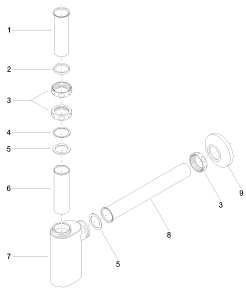

Sink - Madison

Lavatory siphon 1 1/4" - polished chrome

Article number: 10 040 970-00

- Flange diameter 3-1/8"

polished chrome

Dimensional drawing

All dimensions in mm / inch = mm x 0,0394

Sink - Madison

Lavatory siphon 1 1/4" - polished chrome

Article number: 10 040 970-00

Sink - Madison
Lavatory siphon 1 1/4" - polished chrome
Article number: 10 040 970-00

Other surface finishes

platinum matte
10 040 970-06

Spare parts list

Number	Item Number	Designation	Number of units
--------	-------------	-------------	-----------------