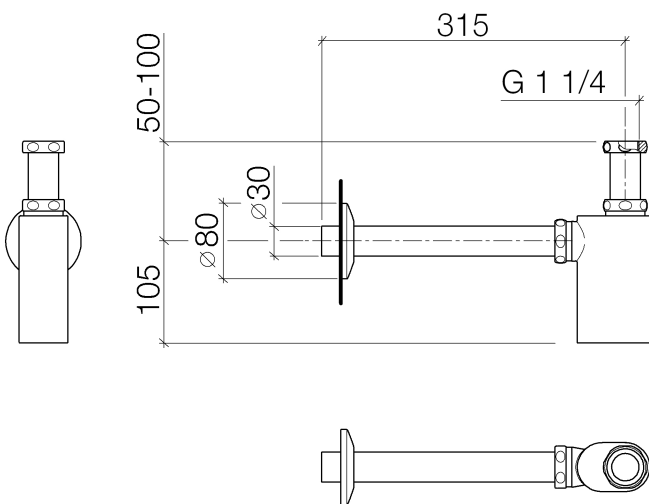

Sink - Madison

Lavatory siphon 1 1/4" - polished chrome

Article number: 10 040 970-00

- Flange diameter 3-1/8"

polished chrome

Dimensional drawing

All dimensions in mm / inch = mm x 0,0394

Sink - Madison

Lavatory siphon 1 1/4" - polished chrome

Article number: 10 040 970-00

Sink - Madison
Lavatory siphon 1 1/4" - polished chrome
Article number: 10 040 970-00

Other surface finishes

platinum matte
10 040 970-06